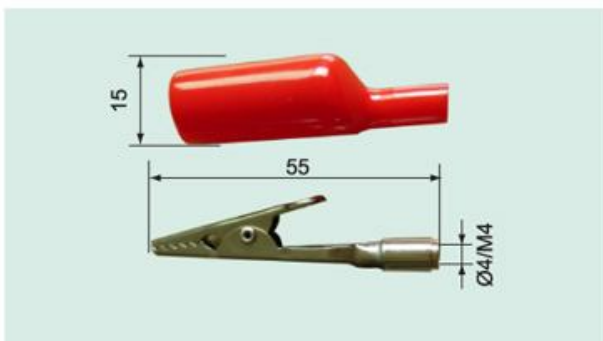

Crocodile Clamp

- Toothed jaws for solidly gripping fine wires
- Screw connection
- coated with soft PVC insulation

● ● ● ● ● ○ Available colours

Rated Voltage	30V ac./60V dc.
Rated Current	10A
Clamp opening	10mm
Approx.	69X22mm
Model No.	SB-732120,XX
	XX: series code
	10: black 20: red 30: yellow
	40: blue 50: green 60: white

● ● ● ● ● ○ Available colours

Crocodile Clamp

- Toothed jaws for solidly gripping fine wires
- Screw connection
- coated with soft PVC insulation

Rated Voltage	30V ac./60V dc.	
Rated Current	10A	
Clamp opening	10mm	
Approx.	69X22mm	
Model No.	SB-732130,XX	
	XX: series code	
	10: black	20: red
	40: blue	50: green
	30: yellow	60: white

● ● ● ● ● ○ Available colours

Crocodile Clamp

- Toothed jaws for solidly gripping fine wires
- Ø2mm rigid socket /socket with stacking facility connection
- coated with soft PVC insulation

Rated Voltage	30V ac./60V dc.	
Rated Current	10A	
Clamp opening	8mm	
Approx.	55X15mm	
Model No.	rigid socket	screw socket
	SB-732180,XX	SB-732190,XX
	XX: series code	
	10: black	20: red
	40: blue	50: green
	30: yellow	60: white

● ● ● ● ● ○ Available colours

Crocodile Clamp

- Toothed jaws for solidly gripping fine wires
- Ø4mm rigid socket/M4 screw socket connection
- coated with soft PVC insulation

Rated Voltage	30V ac./60V dc.	
Rated Current	10A	
Clamp opening	8mm	
Approx.	55X15mm	
Model No.	rigid socket	screw socket
	SB-732200,XX	SB-732210,XX
	XX: series code	
	10: black	20: red
	40: blue	50: green
	30: yellow	60: white