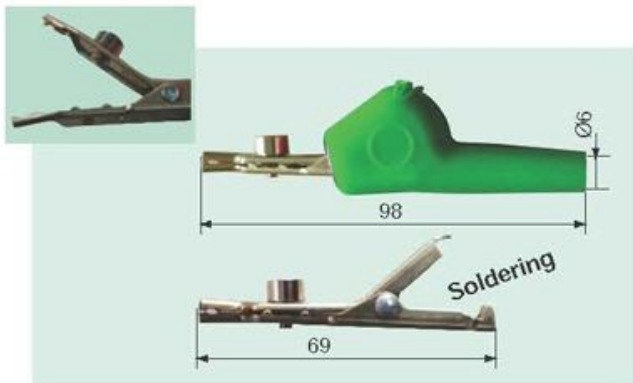

● ● ● ● ● ○ Available colours

Crocodile Clamp

- Toothed jaws for solidly gripping fine wires
- Soldering connection
- handle with soft PVC insulation

Rated Voltage	30V ac./60V dc.		
Rated Current	30A		
Clamp opening	20mm		
Approx.	96X55mm		
Model No.	SB-732240,XX		
	XX: series code		
	10: black	20: red	30: yellow
	40: blue	50: green	60: white

● ● ● ● ● ○ Available colours

Crocodile Clamp

- Toothed jaws for solidly gripping fine wires
- Screw connection
- coated with soft PVC insulation

Rated Voltage	30V ac./60V dc.
Rated Current	25A
Clamp opening	14mm
Approx.	110X34mm
Model No.	SB-732250,XX
	XX: series code
	10: black 20: red 30: yellow
	40: blue 50: green 60: white

● ● ● ● ● ○ Available colours

Crocodile Clamp

- Toothed jaws for solidly gripping fine wires
- Screw connection
- coated with soft PVC insulation

Rated Voltage	30V ac./60V dc.
Rated Current	20A
Clamp opening	7mm
Approx.	80X25mm
Model No.	SB-732290,XX
	XX: series code
	10: black 20: red 30: yellow
	40: blue 50: green 60: white

● ● ● ● ● ○ Available colours

Multi-purpose Crocodile Clamp

- Combination with toothed jaws for solidly gripping fine wires and test circle of plenty of pins for all conductor
- Screw connection, diameter of wire with insulation up to 6mm.
- Coated with soft PVC insulation