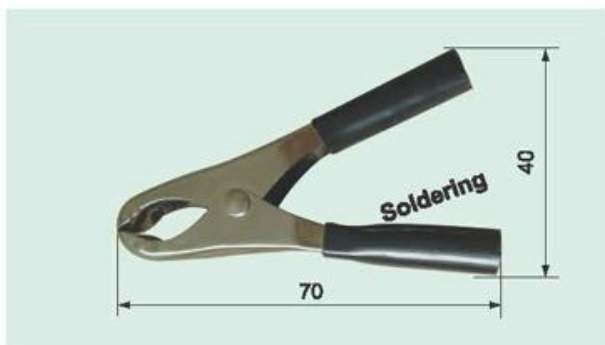

Crocodile Clamp

Crocodile Clamp

- Toothed jaws for solidly gripping fine wires
- Ø4mm rigid socket/M4 screw socket connection
- coated with soft PVC insulation

● ● ● ● ● ○ Available colours

Ø4mm Crocodile Clamp combination with the Ø4mm plug with stacking facility

Rated Voltage	CATIII 1000V.	
Rated Current	10A	
Clamp opening	8mm	
Approx.	70X21mm	
Model No.	rigid socket	screw socket
	SB-732160,XX	SB-732170,XX
XX: series code		
	10: black	20: red
	30: yellow	40: blue
	50: green	60: white

● ● ● ● ● ○ Available colours

Crocodile Clamp

- Toothed jaws for solidly gripping fine wires
- Screw connection, diameter of wire with insulation up to 5mm.
- handle with PVC insulation

Rated Voltage	30V ac./60V dc.		
Rated Current	10A		
Clamp opening	12mm		
Approx.	68X25mm		
Model No.	SB-732220,XX		
	XX: series code		
	10: black	20: red	30: yellow
	40: blue	50: green	60: white