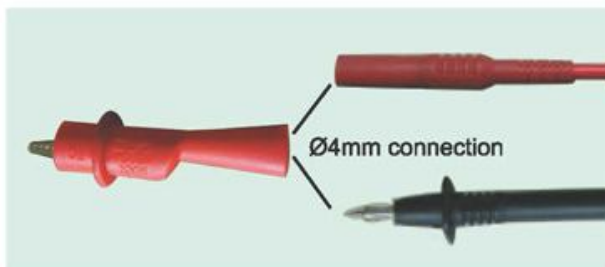

● ● ● ● ● ○ Available colours

Crocodile Clamp

- Toothed jaws for solidly gripping fine wires
- Ø4mm rigid socket/M4 screw socket connection
- coated with soft PVC insulation

Rated Voltage	30V ac./60V dc.	
Rated Current	10A	
Clamp opening	8mm	
Approx.	55X15mm	
Model No.	rigid socket	screw socket
	SB-732200,XX	SB-732210,XX
	XX: series code	
	10: black	20: red
	40: blue	50: green
	30: yellow	60: white

● ● ● ● ● ○ Available colours

Ø2mm with stacking facility Crocodile Clamp combination with the Ø2mm rigid probe and plug

Crocodile Clamp

- Toothed jaws for solidly gripping fine wires
- Ø2mm rigid socket /socket with stacking facility connection
- coated with soft PVC insulation

Rated Voltage	CATIII 1000V	
Rated Current	10A	
Clamp opening	8mm	
Approx.	70X21mm	
Model No.	rigid socket	spring socket
	SB-732140,XX	SB-732150,XX
XX: series code		
	10: black	20: red
	30: yellow	40: blue
	50: green	60: white

Crocodile Clamp

Crocodile Clamp

- Toothed jaws for solidly gripping fine wires
- Ø4mm rigid socket/M4 screw socket connection
- coated with soft PVC insulation

● ● ● ● ● ○ Available colours

Ø4mm Crocodile Clamp combination with the Ø4mm plug with stacking facility