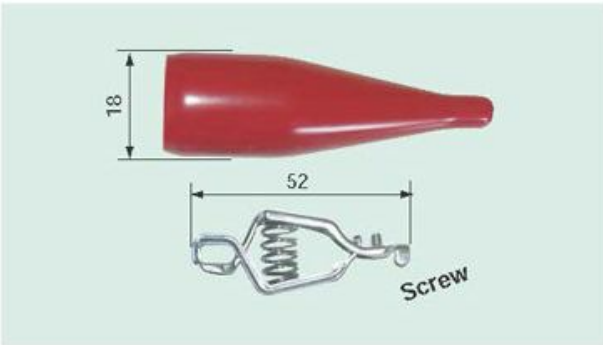

● ● ● ● ● ○ Available colours

Miniature Crocodile Clamp

- Toothed jaws for solidly gripping fine wires
- soldering connection
- coated with soft PVC insulation

Rated Voltage	30V ac./60V dc.
Rated Current	5A
Clamp opening	8mm
Approx.	55X15mm
Model No.	SB-732090,XX
	XX: series code
	10: black 20: red 30: yellow
	40: blue 50: green 60: white

Miniature Crocodile Clamp

- Toothed jaws for solidly gripping fine wires
- soldering connection
- coated with soft PVC insulation

● ● ● ● ● ○ Available colours

Rated Voltage	30V ac./60V dc.
Rated Current	5A
Clamp opening	8mm
Approx.	55X18mm
Model No.	SB-732100,XX
	XX: series code
	10: black 20: red 30: yellow
	40: blue 50: green 60: white

Crocodile Clamp

Crocodile Clamp

- Toothed jaws for solidly gripping fine wires
- Screw connection
- coated with soft PVC insulation

● ● ● ● ● ○ Available colours

Rated Voltage	30V ac./60V dc.
Rated Current	8A
Clamp opening	6mm
Approx.	61X18mm
Model No.	SB-732110,XX
	XX: series code
	10: black 20: red 30: yellow
	40: blue 50: green 60: white

Crocodile Clamp

- Toothed jaws for solidly gripping fine wires
- Screw connection
- coated with soft PVC insulation

● ● ● ● ● ○ Available colours

Rated Voltage	30V ac./60V dc.
Rated Current	10A
Clamp opening	10mm
Approx.	69X22mm
Model No.	SB-732120,XX
	XX: series code
	10: black 20: red 30: yellow
	40: blue 50: green 60: white