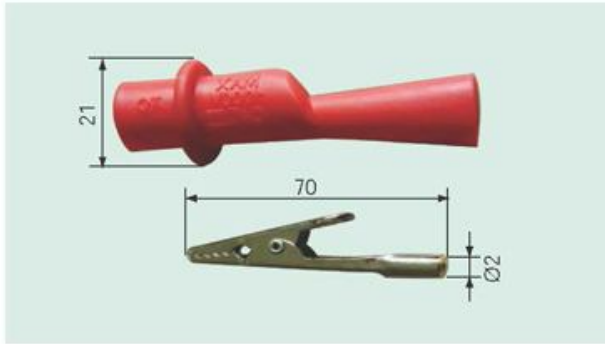

● ● ● ● ● ○ Available colours

Crocodile Clamp

- Toothed jaws for solidly gripping fine wires
- Screw connection
- coated with soft PVC insulation

Rated Voltage	30V ac./60V dc.	
Rated Current	10A	
Clamp opening	10mm	
Approx.	69X22mm	
Model No.	SB-732130,XX	
	XX: series code	
	10: black	20: red
	40: blue	50: green
	30: yellow	60: white

● ● ● ● ● ○ Available colours

Crocodile Clamp

- Toothed jaws for solidly gripping fine wires
- Ø2mm rigid socket /socket with stacking facility connection
- coated with soft PVC insulation

Rated Voltage	30V ac./60V dc.	
Rated Current	10A	
Clamp opening	8mm	
Approx.	55X15mm	
Model No.	rigid socket	screw socket
	SB-732180,XX	SB-732190,XX
	XX: series code	
	10: black	20: red
	40: blue	50: green
	30: yellow	60: white

● ● ● ● ● ○ Available colours

Crocodile Clamp

- Toothed jaws for solidly gripping fine wires
- Ø4mm rigid socket/M4 screw socket connection
- coated with soft PVC insulation

Rated Voltage	30V ac./60V dc.	
Rated Current	10A	
Clamp opening	8mm	
Approx.	55X15mm	
Model No.	rigid socket	screw socket
	SB-732200,XX	SB-732210,XX
	XX: series code	
	10: black	20: red
	40: blue	50: green
	30: yellow	60: white

● ● ● ● ● ○ Available colours

Ø2mm with stacking facility Crocodile Clamp combination with the Ø2mm rigid probe and plug

Crocodile Clamp

- Toothed jaws for solidly gripping fine wires
- Ø2mm rigid socket /socket with stacking facility connection
- coated with soft PVC insulation