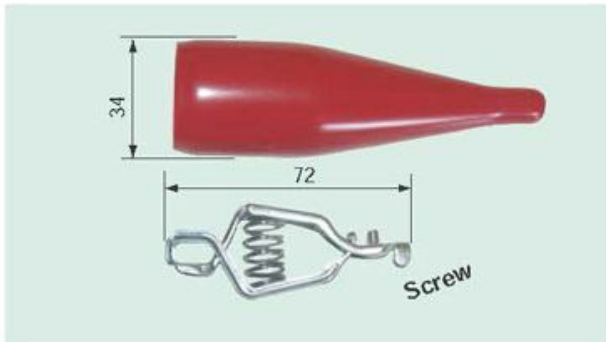

● ● ● ● ● ○ Available colours

Crocodile Clamp

- Toothed jaws for solidly gripping fine wires
- Screw connection, diameter of wire with insulation up to 5mm.
- handle with PVC insulation

Rated Voltage	30V ac./60V dc.		
Rated Current	10A		
Clamp opening	12mm		
Approx.	68X25mm		
Model No.	SB-732220,XX		
	XX: series code		
	10: black	20: red	30: yellow
	40: blue	50: green	60: white

● ● ● ● ● ○ Available colours

Crocodile Clamp

- Toothed jaws for solidly gripping fine wires
- Soldering connection
- handle with soft PVC insulation

Rated Voltage	30V ac./60V dc.		
Rated Current	20A		
Clamp opening	13mm		
Approx.	70X40mm		
Model No.	SB-732230,XX		
	XX: series code		
	10: black	20: red	30: yellow
	40: blue	50: green	60: white

● ● ● ● ● ○ Available colours

Crocodile Clamp

- Toothed jaws for solidly gripping fine wires
- Soldering connection
- handle with soft PVC insulation

Rated Voltage	30V ac./60V dc.		
Rated Current	30A		
Clamp opening	20mm		
Approx.	96X55mm		
Model No.	SB-732240,XX		
	XX: series code		
	10: black	20: red	30: yellow
	40: blue	50: green	60: white