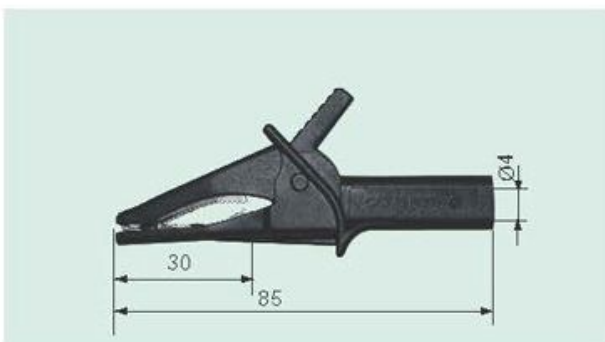

- Toothed jaws for solidly gripping fine wires
- Ø4mm rigid socket connection
- Complying with EN61010, IEC 61010, DIN VDE 0401

Rated Voltage	CATII 300V		
Rated Current	5A		
Clamp opening	10mm		
Approx.	55X18 mm		
Model No.	SB-734990,XX		
	XX: series code		
	10: black	20: red	30: yellow
	40: blue	50: green	60: white

Available colours

Safety Crocodile Clamp

- Toothed jaws for solidly gripping fine wires
- Ø4mm rigid socket connection
- Complying with EN61010, IEC 61010, DIN VDE 0401

Rated Voltage	CATII 1000V		
Rated Current	10A		
Clamp opening	30mm		
Approx.	80X32 mm		
Model No.	SB-734420,XX		
	XX: series code		
	10: black	20: red	30: yellow
	40: blue	50: green	60: white