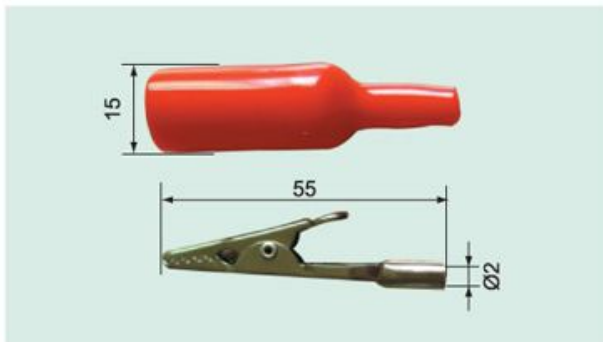

Crocodile Clamp

Crocodile Clamp

- Toothed jaws for solidly gripping fine wires
- Screw connection
- coated with soft PVC insulation

● ● ● ● ● ○ Available colours

Rated Voltage	30V ac./60V dc.
Rated Current	8A
Clamp opening	6mm
Approx.	61X18mm
Model No.	SB-732110,XX
	XX: series code
	10: black 20: red 30: yellow
	40: blue 50: green 60: white

Crocodile Clamp

- Toothed jaws for solidly gripping fine wires
- Screw connection
- coated with soft PVC insulation

● ● ● ● ● ○ Available colours

Rated Voltage	30V ac./60V dc.
Rated Current	10A
Clamp opening	10mm
Approx.	69X22mm
Model No.	SB-732120,XX
	XX: series code
	10: black 20: red 30: yellow
	40: blue 50: green 60: white

● ● ● ● ● ○ Available colours

Crocodile Clamp

- Toothed jaws for solidly gripping fine wires
- Screw connection
- coated with soft PVC insulation

Rated Voltage	30V ac./60V dc.	
Rated Current	10A	
Clamp opening	10mm	
Approx.	69X22mm	
Model No.	SB-732130,XX	
	XX: series code	
	10: black	20: red
	40: blue	50: green
	30: yellow	60: white

● ● ● ● ● ○ Available colours

Crocodile Clamp

- Toothed jaws for solidly gripping fine wires
- Ø2mm rigid socket /socket with stacking facility connection
- coated with soft PVC insulation

Rated Voltage	30V ac./60V dc.	
Rated Current	10A	
Clamp opening	8mm	
Approx.	55X15mm	
Model No.	rigid socket	screw socket
	SB-732180,XX	SB-732190,XX
	XX: series code	
	10: black	20: red
	40: blue	50: green
	30: yellow	60: white