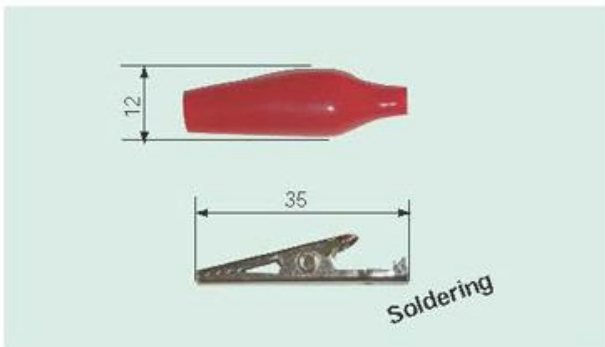

● ● ● ● ● ○ Available colours

Crocodile Clamp

- Toothed jaws for solidly gripping fine wires
- Soldering connection
- coated with soft PVC insulation

Rated Voltage	30V ac./60V dc.
Rated Current	3A
Clamp opening	6mm
Approx.	37X10mm
Model No.	SB-732070,XX
	XX: series code
	10: black 20: red 30: yellow
	40: blue 50: green 60: white

● ● ● ● ● ○ Available colours

Miniature Crocodile Clamp

- Toothed jaws for solidly gripping fine wires
- Soldering connection
- coated with soft PVC insulation

Rated Voltage	30V ac./60V dc.
Rated Current	4A
Clamp opening	7mm
Approx.	43X12mm
Model No.	SB-732080,XX
	XX: series code
	10: black 20: red 30: yellow
	40: blue 50: green 60: white

● ● ● ● ● ○ Available colours

Miniature Crocodile Clamp

- Toothed jaws for solidly gripping fine wires
- soldering connection
- coated with soft PVC insulation

Rated Voltage	30V ac./60V dc.
Rated Current	5A
Clamp opening	8mm
Approx.	55X15mm
Model No.	SB-732090,XX
	XX: series code
	10: black 20: red 30: yellow
	40: blue 50: green 60: white

Miniature Crocodile Clamp

- Toothed jaws for solidly gripping fine wires
- soldering connection
- coated with soft PVC insulation

● ● ● ● ● ○ Available colours

Rated Voltage	30V ac./60V dc.
Rated Current	5A
Clamp opening	8mm
Approx.	55X18mm
Model No.	SB-732100,XX
	XX: series code
	10: black 20: red 30: yellow
	40: blue 50: green 60: white