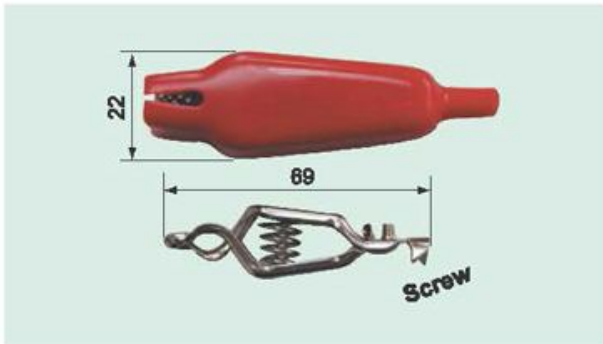

Miniature Crocodile Clamp

- Toothed jaws for solidly gripping fine wires
- soldering connection
- coated with soft PVC insulation

● ● ● ● ● ○ Available colours

Rated Voltage	30V ac./60V dc.
Rated Current	5A
Clamp opening	8mm
Approx.	55X18mm
Model No.	SB-732100,XX
	XX: series code
	10: black 20: red 30: yellow
	40: blue 50: green 60: white

Crocodile Clamp

Crocodile Clamp

- Toothed jaws for solidly gripping fine wires
- Screw connection
- coated with soft PVC insulation

● ● ● ● ● ○ Available colours

Rated Voltage	30V ac./60V dc.
Rated Current	8A
Clamp opening	6mm
Approx.	61X18mm
Model No.	SB-732110,XX
	XX: series code
	10: black 20: red 30: yellow
	40: blue 50: green 60: white

Crocodile Clamp

- Toothed jaws for solidly gripping fine wires
- Screw connection
- coated with soft PVC insulation

● ● ● ● ● ○ Available colours

Rated Voltage	30V ac./60V dc.
Rated Current	10A
Clamp opening	10mm
Approx.	69X22mm
Model No.	SB-732120,XX
	XX: series code
	10: black 20: red 30: yellow
	40: blue 50: green 60: white

● ● ● ● ● ○ Available colours

Crocodile Clamp

- Toothed jaws for solidly gripping fine wires
- Ø2mm rigid socket /socket with stacking facility connection
- coated with soft PVC insulation

Rated Voltage	30V ac./60V dc.	
Rated Current	10A	
Clamp opening	8mm	
Approx.	55X15mm	
Model No.	rigid socket	screw socket
	SB-732180,XX	SB-732190,XX
	XX: series code	
	10: black	20: red
	40: blue	50: green
	30: yellow	60: white