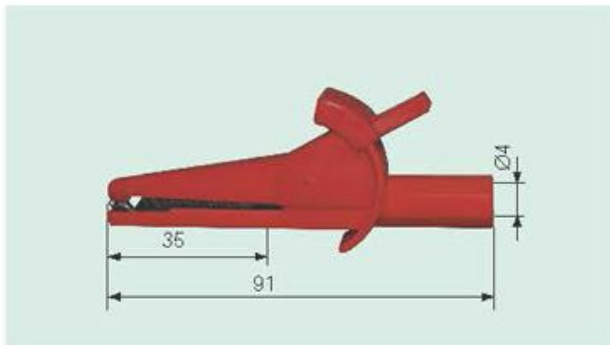

Available colours

Safety Crocodile Clamp

- Toothed jaws for solidly gripping fine wires
- Ø4mm rigid socket connection
- Complying with EN61010, IEC 61010, DIN VDE 0401

Rated Voltage	CATIII 600V		
Rated Current	10A		
Clamp opening	15mm		
Approx.	91X36 mm		
Model No.	SB-735000,XX		
	XX: series code		
	10: black	20: red	30: yellow
	40: blue	50: green	60: white