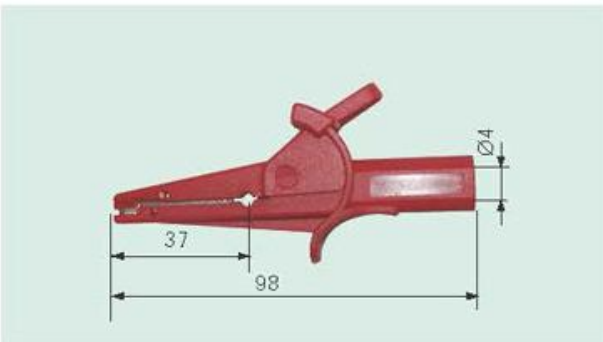

Application as connection to earth bolt in testing

safety Crocodile Clamp

- Toothed jaws for solidly gripping fine wires
- Ø4mm rigid socket connection
- Complying with EN61010, IEC 61010, DIN VDE 0411

Rated Voltage	CATII 1000V
Rated Current	10A
Clamp opening	20mm
Approx.	55X36mm
Model No.	SB-732270,XX
	XX: series code
	10: black 20: red 30: yellow
	40: blue 50: green 60: white

Crocodile Clamp

Safety Crocodile Clamp

- Toothed jaws for solidly gripping fine wires
- Ø4mm rigid socket connection
- Complying with EN61010, IEC 61010, DIN VDE 0401

Rated Voltage	CATIII 1000V
Rated Current	16A
Clamp opening	20mm
Approx.	98X47 mm
Model No.	SB-734390,XX
	XX: series code
	10: black 20: red 30: yellow
	40: blue 50: green 60: white