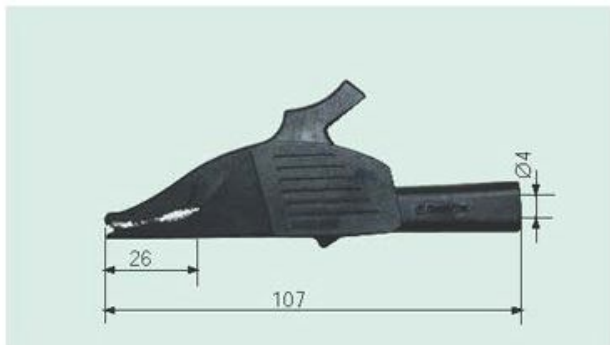

Available colours