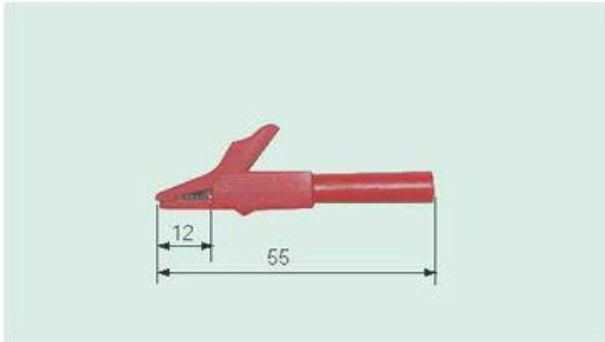

Available colours

Safety Crocodile Clamp

- Toothed jaws for solidly gripping fine wires
- Ø4mm rigid socket connection
- Complying with EN61010, IEC 61010, DIN VDE 0401

Rated Voltage	CATII 300V		
Rated Current	5A		
Clamp opening	10mm		
Approx.	55X18 mm		
Model No.	SB-734990,XX		
	XX: series code		
	10: black	20: red	30: yellow
	40: blue	50: green	60: white