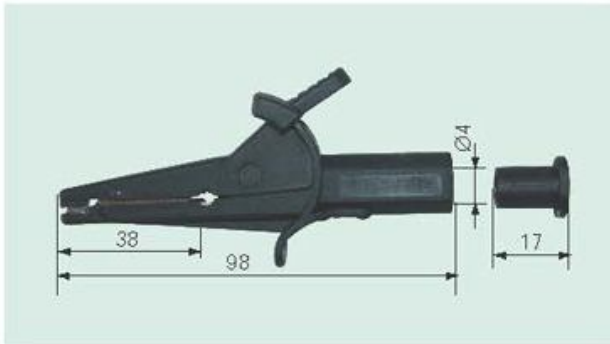

Application as connection to earth bolt in testing

safety Crocodile Clamp

- Toothed jaws for solidly gripping fine wires
- Ø4mm rigid socket connection
- Complying with EN61010, IEC 61010, DIN VDE 0411

Rated Voltage	CATII 1000V
Rated Current	10A
Clamp opening	20mm
Approx.	55X36mm
Model No.	SB-732270,XX
	XX: series code
	10: black 20: red 30: yellow
	40: blue 50: green 60: white

Crocodile Clamp

Safety Crocodile Clamp

- Toothed jaws for solidly gripping fine wires
- Ø4mm rigid socket connection
- Complying with EN61010, IEC 61010, DIN VDE 0401

Rated Voltage	CATIII 1000V
Rated Current	16A
Clamp opening	20mm
Approx.	98X47 mm
Model No.	SB-734390,XX
	XX: series code
	10: black 20: red 30: yellow
	40: blue 50: green 60: white