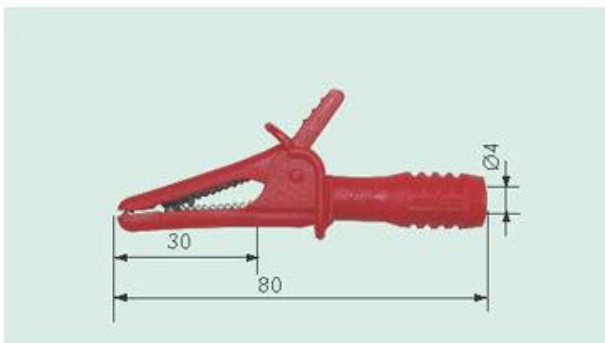

● ● ● ● ● ○ Available colours

Multi-purpose Crocodile Clamp

- Combination with toothed jaws for solidly gripping fine wires and test circle of plenty of pins for all conductor
- Screw connection, diameter of wire with insulation up to 6mm.
- Coated with soft PVC insulation

Rated Voltage	30V ac./60V dc.
Rated Current	8A
Clamp opening	12mm
Approx.	100X30mm
Model No.	SB-732280,XX
	XX: series code
	10: black 20: red 30: yellow
	40: blue 50: green 60: white

Available colours

Safety Crocodile Clamp

- Toothed jaws for solidly gripping fine wires
- Ø4mm rigid socket connection
- Complying with EN61010, IEC 61010, DIN VDE 0401

Rated Voltage	CATII 300V		
Rated Current	5A		
Clamp opening	10mm		
Approx.	55X18 mm		
Model No.	SB-734990,XX		
	XX: series code		
	10: black	20: red	30: yellow
	40: blue	50: green	60: white

Available colours

Safety Crocodile Clamp

- Toothed jaws for solidly gripping fine wires
- Ø4mm rigid socket connection
- Complying with EN61010, IEC 61010, DIN VDE 0401

Rated Voltage	CATII 1000V		
Rated Current	10A		
Clamp opening	30mm		
Approx.	80X32 mm		
Model No.	SB-734420,XX		
	XX: series code		
	10: black	20: red	30: yellow
	40: blue	50: green	60: white