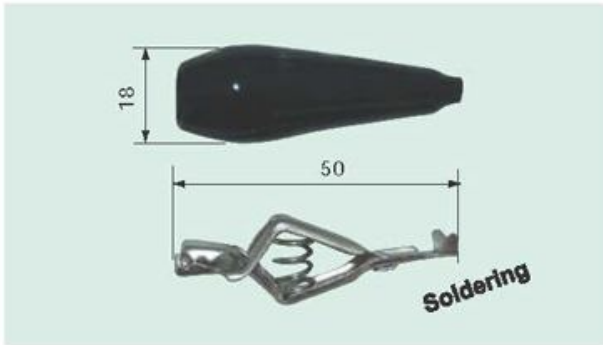

● ● ● ● ● ○ Available colours

Miniature Crocodile Clamp

- Toothed jaws for solidly gripping fine wires
- Soldering connection
- coated with soft PVC insulation

Rated Voltage	30V ac./60V dc.
Rated Current	4A
Clamp opening	7mm
Approx.	43X12mm
Model No.	SB-732080,XX
	XX: series code
	10: black 20: red 30: yellow
	40: blue 50: green 60: white

● ● ● ● ● ○ Available colours

Miniature Crocodile Clamp

- Toothed jaws for solidly gripping fine wires
- soldering connection
- coated with soft PVC insulation

Rated Voltage	30V ac./60V dc.
Rated Current	5A
Clamp opening	8mm
Approx.	55X15mm
Model No.	SB-732090,XX
	XX: series code
	10: black 20: red 30: yellow
	40: blue 50: green 60: white

Miniature Crocodile Clamp

- Toothed jaws for solidly gripping fine wires
- soldering connection
- coated with soft PVC insulation

● ● ● ● ● ○ Available colours

Rated Voltage	30V ac./60V dc.
Rated Current	5A
Clamp opening	8mm
Approx.	55X18mm
Model No.	SB-732100,XX
	XX: series code
	10: black 20: red 30: yellow
	40: blue 50: green 60: white

Crocodile Clamp

Crocodile Clamp

- Toothed jaws for solidly gripping fine wires
- Screw connection
- coated with soft PVC insulation

● ● ● ● ● ○ Available colours

Rated Voltage	30V ac./60V dc.
Rated Current	8A
Clamp opening	6mm
Approx.	61X18mm
Model No.	SB-732110,XX
	XX: series code
	10: black 20: red 30: yellow
	40: blue 50: green 60: white