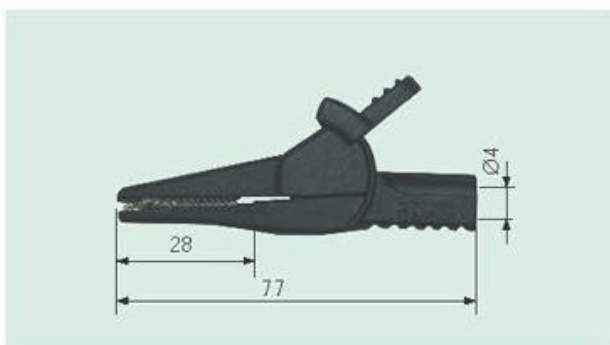

Available colours

Safety Crocodile Clamp

- Toothed jaws for solidly gripping fine wires
- Ø4mm rigid socket connection
- Complying with EN61010, IEC 61010, DIN VDE 0401

Rated Voltage	CATIII 1000V		
Rated Current	10A		
Clamp opening	20mm		
Approx.	77X35 mm		
Model No.	SB-734830,XX		
	XX: series code		
	10: black	20: red	30: yellow
	40: blue	50: green	60: white