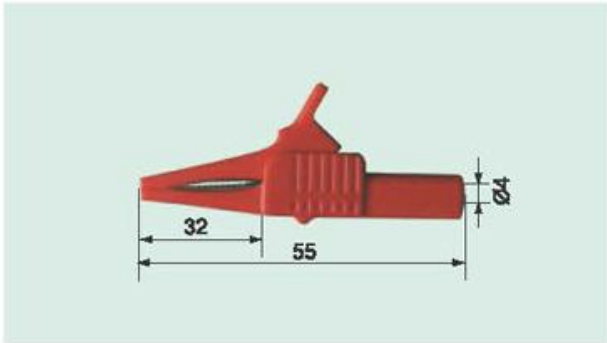

Application as connection to earth bolt in testing

safety Crocodile Clamp

- Toothed jaws for solidly gripping fine wires
- Ø4mm rigid socket connection
- Complying with EN61010, IEC 61010, DIN VDE 0411

Rated Voltage	CATII 1000V
Rated Current	10A
Clamp opening	20mm
Approx.	55X36mm
Model No.	SB-732270,XX
	XX: series code
	10: black 20: red 30: yellow
	40: blue 50: green 60: white

Crocodile Clamp

Safety Crocodile Clamp

- Toothed jaws for solidly gripping fine wires
- Ø4mm rigid socket connection
- Complying with EN61010, IEC 61010, DIN VDE 0401