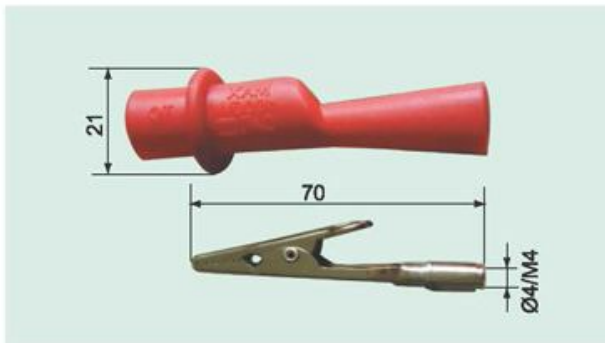

● ● ● ● ● ○ Available colours

Crocodile Clamp

- Toothed jaws for solidly gripping fine wires
- Ø4mm rigid socket/M4 screw socket connection
- coated with soft PVC insulation

Rated Voltage	30V ac./60V dc.	
Rated Current	10A	
Clamp opening	8mm	
Approx.	55X15mm	
Model No.	rigid socket	screw socket
	SB-732200,XX	SB-732210,XX
	XX: series code	
	10: black	20: red
	40: blue	50: green
	30: yellow	60: white

● ● ● ● ● ○ Available colours

Ø2mm with stacking facility Crocodile Clamp combination with the Ø2mm rigid probe and plug

Crocodile Clamp

- Toothed jaws for solidly gripping fine wires
- Ø2mm rigid socket /socket with stacking facility connection
- coated with soft PVC insulation

Rated Voltage	CATIII 1000V	
Rated Current	10A	
Clamp opening	8mm	
Approx.	70X21mm	
Model No.	rigid socket	spring socket
	SB-732140,XX	SB-732150,XX
XX: series code		
	10: black	20: red
	30: yellow	40: blue
	50: green	60: white

Crocodile Clamp

Crocodile Clamp

- Toothed jaws for solidly gripping fine wires
- Ø4mm rigid socket/M4 screw socket connection
- coated with soft PVC insulation

● ● ● ● ● ○ Available colours

Ø4mm Crocodile Clamp combination with the Ø4mm plug with stacking facility