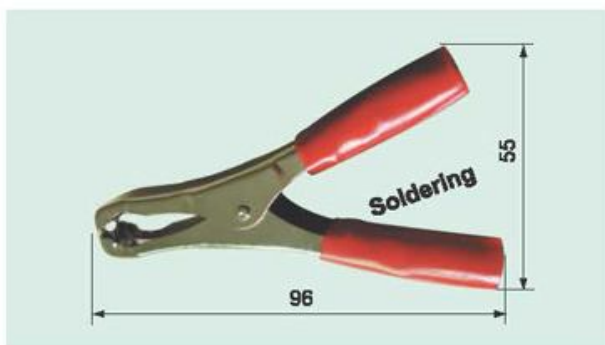

● ● ● ● ● ○ Available colours

Crocodile Clamp

- Toothed jaws for solidly gripping fine wires
- Screw connection, diameter of wire with insulation up to 5mm.
- handle with PVC insulation

Rated Voltage	30V ac./60V dc.		
Rated Current	10A		
Clamp opening	12mm		
Approx.	68X25mm		
Model No.	SB-732220,XX		
	XX: series code		
	10: black	20: red	30: yellow
	40: blue	50: green	60: white

● ● ● ● ● ○ Available colours

Crocodile Clamp

- Toothed jaws for solidly gripping fine wires
- Soldering connection
- handle with soft PVC insulation

Rated Voltage	30V ac./60V dc.		
Rated Current	20A		
Clamp opening	13mm		
Approx.	70X40mm		
Model No.	SB-732230,XX		
	XX: series code		
	10: black	20: red	30: yellow
	40: blue	50: green	60: white