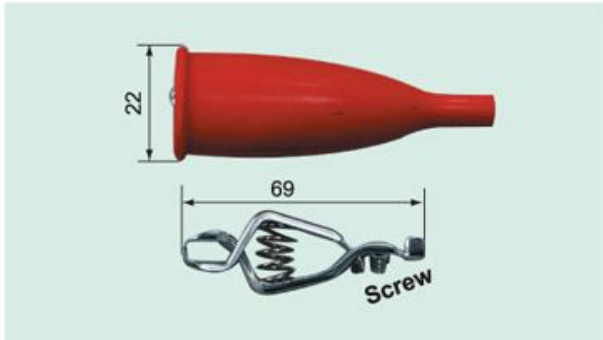

Miniature Crocodile Clamp

- Toothed jaws for solidly gripping fine wires
- soldering connection
- coated with soft PVC insulation

● ● ● ● ● ○ Available colours

Rated Voltage	30V ac./60V dc.
Rated Current	5A
Clamp opening	8mm
Approx.	55X18mm
Model No.	SB-732100,XX
	XX: series code
	10: black 20: red 30: yellow
	40: blue 50: green 60: white

Crocodile Clamp

Crocodile Clamp

- Toothed jaws for solidly gripping fine wires
- Screw connection
- coated with soft PVC insulation

● ● ● ● ● ○ Available colours

Rated Voltage	30V ac./60V dc.
Rated Current	8A
Clamp opening	6mm
Approx.	61X18mm
Model No.	SB-732110,XX
	XX: series code
	10: black 20: red 30: yellow
	40: blue 50: green 60: white

Crocodile Clamp

- Toothed jaws for solidly gripping fine wires
- Screw connection
- coated with soft PVC insulation

● ● ● ● ● ○ Available colours

Rated Voltage	30V ac./60V dc.
Rated Current	10A
Clamp opening	10mm
Approx.	69X22mm
Model No.	SB-732120,XX
	XX: series code
	10: black 20: red 30: yellow
	40: blue 50: green 60: white

● ● ● ● ● ○ Available colours

Crocodile Clamp

- Toothed jaws for solidly gripping fine wires
- Screw connection
- coated with soft PVC insulation

Rated Voltage	30V ac./60V dc.	
Rated Current	10A	
Clamp opening	10mm	
Approx.	69X22mm	
Model No.	SB-732130,XX	
	XX: series code	
	10: black	20: red
	40: blue	50: green
	30: yellow	60: white