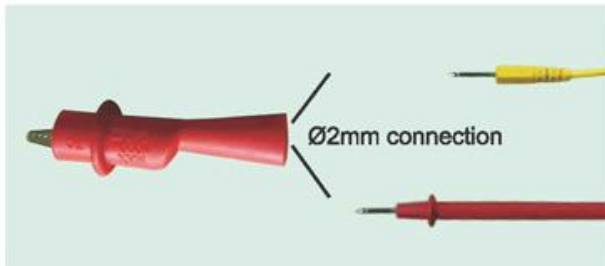

● ● ● ● ● ○ Available colours

Crocodile Clamp

- Toothed jaws for solidly gripping fine wires
- Ø2mm rigid socket /socket with stacking facility connection
- coated with soft PVC insulation

Rated Voltage	30V ac./60V dc.	
Rated Current	10A	
Clamp opening	8mm	
Approx.	55X15mm	
Model No.	rigid socket	screw socket
	SB-732180,XX	SB-732190,XX
	XX: series code	
	10: black	20: red
	40: blue	50: green
	30: yellow	60: white

● ● ● ● ● ○ Available colours

Crocodile Clamp

- Toothed jaws for solidly gripping fine wires
- Ø4mm rigid socket/M4 screw socket connection
- coated with soft PVC insulation

Rated Voltage	30V ac./60V dc.	
Rated Current	10A	
Clamp opening	8mm	
Approx.	55X15mm	
Model No.	rigid socket	screw socket
	SB-732200,XX	SB-732210,XX
	XX: series code	
	10: black	20: red
	40: blue	50: green
	30: yellow	60: white

● ● ● ● ● ○ Available colours

Ø2mm with stacking facility Crocodile Clamp combination with the Ø2mm rigid probe and plug

Crocodile Clamp

- Toothed jaws for solidly gripping fine wires
- Ø2mm rigid socket /socket with stacking facility connection
- coated with soft PVC insulation

Crocodile Clamp

Crocodile Clamp

- Toothed jaws for solidly gripping fine wires
- Ø4mm rigid socket/M4 screw socket connection
- coated with soft PVC insulation

● ● ● ● ● ○ Available colours

Ø4mm Crocodile Clamp combination with the Ø4mm plug with stacking facility