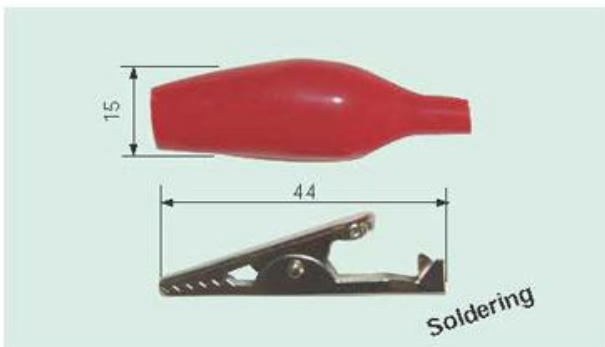

● ● ● ● ● ○ Available colours

Crocodile Clamp

- Toothed jaws for solidly gripping fine wires
- Soldering connection
- coated with soft PVC insulation

Rated Voltage	30V ac./60V dc.
Rated Current	3A
Clamp opening	6mm
Approx.	37X10mm
Model No.	SB-732070,XX
	XX: series code
	10: black 20: red 30: yellow
	40: blue 50: green 60: white

● ● ● ● ● ○ Available colours

Miniature Crocodile Clamp

- Toothed jaws for solidly gripping fine wires
- Soldering connection
- coated with soft PVC insulation

Rated Voltage	30V ac./60V dc.
Rated Current	4A
Clamp opening	7mm
Approx.	43X12mm
Model No.	SB-732080,XX
	XX: series code
	10: black 20: red 30: yellow
	40: blue 50: green 60: white

● ● ● ● ● ○ Available colours

Miniature Crocodile Clamp

- Toothed jaws for solidly gripping fine wires
- soldering connection
- coated with soft PVC insulation

Rated Voltage	30V ac./60V dc.
Rated Current	5A
Clamp opening	8mm
Approx.	55X15mm
Model No.	SB-732090,XX
	XX: series code
	10: black 20: red 30: yellow
	40: blue 50: green 60: white