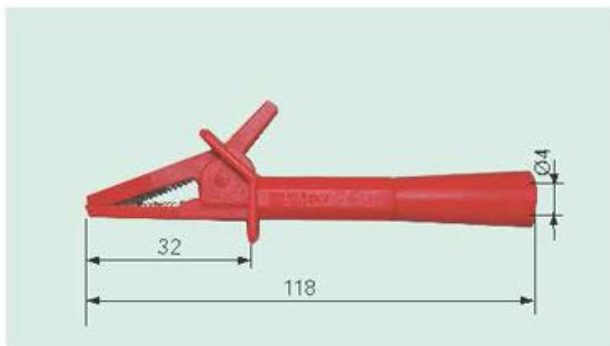

Available colours

Safety Crocodile Clamp

- Toothed jaws for solidly gripping fine wires
- Ø4mm rigid socket connection
- Complying with EN61010, IEC 61010, DIN VDE 0401

Rated Voltage	CATIII 600V		
Rated Current	10A		
Clamp opening	20mm		
Approx.	118X36 mm		
Model No.	SB-735500,XX		
	XX: series code		
	10: black	20: red	30: yellow
	40: blue	50: green	60: white